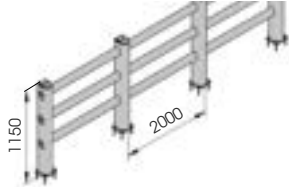

PEDESTRIAN 150

FAST AND EASY TO INSTALL

M12 GALVANISED STEEL

PED 150 2000x1150 MODULAR

Packing Colour **unpacked on pallet**

Equipped with accessories

PED 150 2000x1150 CORNER

Packing Colour **unpacked on pallet**