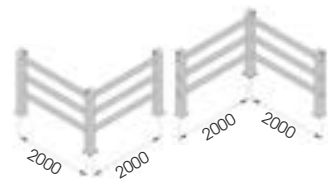

PEDESTRIAN 150

FAST AND EASY TO INSTALL

M12 GALVANISED STEEL

PED 150 2000x1150 MODULAR

Packing Colour **unpacked on pallet**

Equipped with accessories

PED 150 2000x1150 CORNER

Packing Colour **unpacked on pallet**